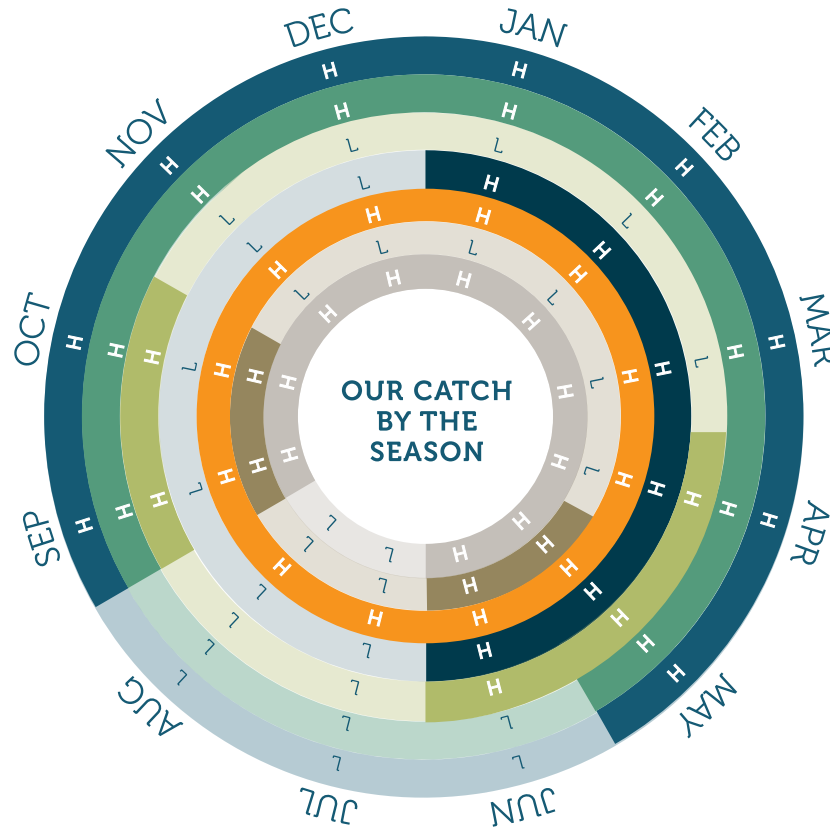

CATCH BY SEASON

H - High Season
L - Low Season

WINTER

COD
HADDOCK
LING
SALMON
OCEAN PERCH

FALL

COD
HADDOCK
POLLOCK
SALMON
PLAICE
OCEAN PERCH

SPRING

COD
HADDOCK
POLLOCK
LING
SALMON
PLAICE
OCEAN PERCH

SUMMER

POLLOCK
LING
SALMON
PLAICE
OCEAN PERCH

ERIK THE RED

SEAFOOD, Ehf.

©COPYRIGHT ERIK THE RED.
ALL RIGHTS RESERVED.